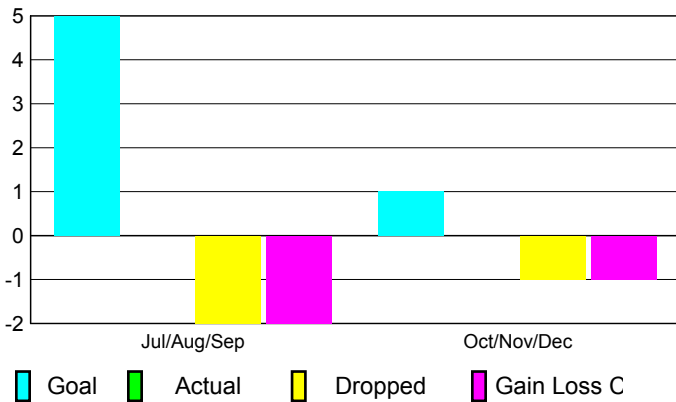

2010-2011 GMT Reports for District (or Undistricted) **District 323A2**

GMT: KAMLESH JAIN

Location: INDIA

GMT CA: 6

CLUBS

Club Results
2010-2011

Clubs
2009-2010

Month	New Club Goal	Actual New Clubs	Actual Dropped Clubs	Gain/Loss of Clubs	Gain/Loss of Clubs
Jul/Aug/Sep	5	0	-2	-2	2
Oct/Nov/Dec	1	0	-1	-1	2
Totals	6	0	-3	-3	4

Club Results 2010-2011

Goal, New, Dropped, Gain/Loss

Comparison of Club Gain/Loss

Current Year Compared to the Previous Year

YTD Status Quo Clubs 2010-2011

Status Quo Clubs Compared to Status Quo Members

MEMBERSHIP