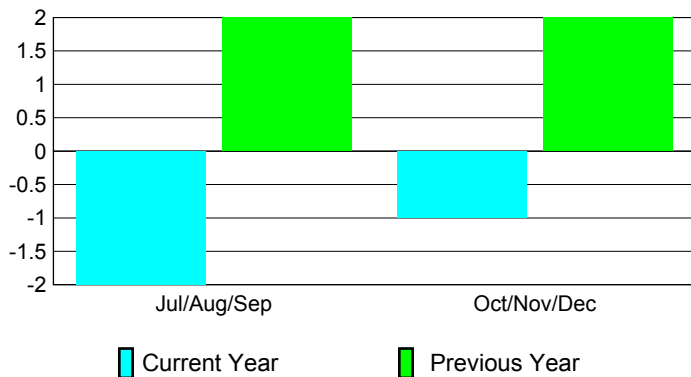

2010-2011 GMT Reports for District (or Undistricted) **District 323A2**

GMT: KAMLESH JAIN

Location: INDIA

GMT CA: 6

CLUBS

Club Results
2010-2011

Clubs
2009-2010

Month	New Club Goal	Actual New Clubs	Actual Dropped Clubs	Gain/Loss of Clubs	Gain/Loss of Clubs
Jul/Aug/Sep	5	0	-2	-2	2
Oct/Nov/Dec	1	0	-1	-1	2
Totals	6	0	-3	-3	4

Club Results 2010-2011

Goal, New, Dropped, Gain/Loss

Comparison of Club Gain/Loss

Current Year Compared to the Previous Year

YTD Status Quo Clubs 2010-2011

Status Quo Clubs Compared to Status Quo Members

MEMBERSHIP