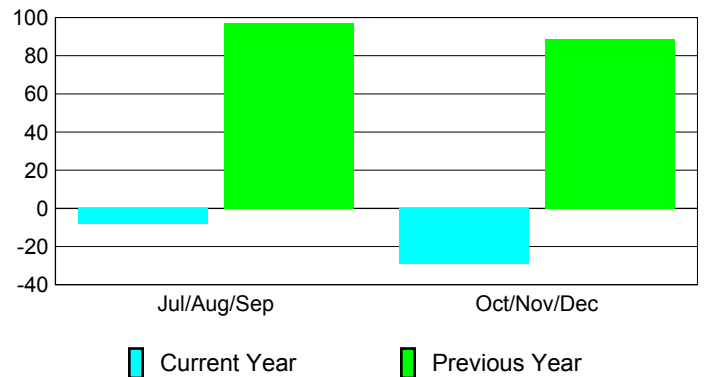

Comparison of Membership Gain/Loss

Current Year Compared to the Previous Year