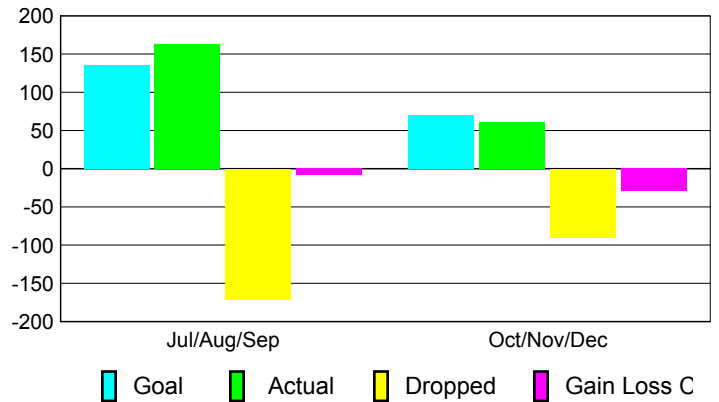

Membership Results 2010-2011

Goal, New, Dropped, Gain/Loss